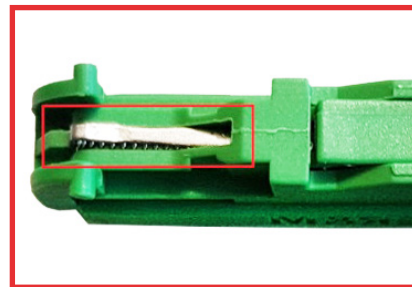

Faked spring for laser shutter

For more informaton www.rdm.com

Our specialists at R&M will gladly help you with any question or query.

Contact: local sales / hermann.christen@rdm.com