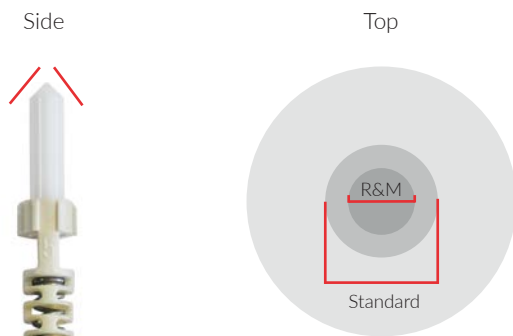

**First level detection of
R&M E-2000™ fakes**
Differences at first sight

First level detection of R&M E-2000TM fakes

Differences at first sight

Counterfeits of R&M E-2000™

New suppliers turn fake R&M connectors into a business. The operator of an installed network is often unaware that imitations were used in his network instead of original components.

Learn how to distinguish originals from fakes.

Original Parts

The laser shutter of the ferrule holder is made of metal since 2012. Fake-Products are often made in plastic.

The original R&M E-2000™ lever area is pared out since summer 2015.

The conical shape of the APC ferrule of R&M is tapered with a narrow end face.

Here you can see the original R&M kink protection boot.

First level detection of R&M E-2000TM fakes

Differences at first sight