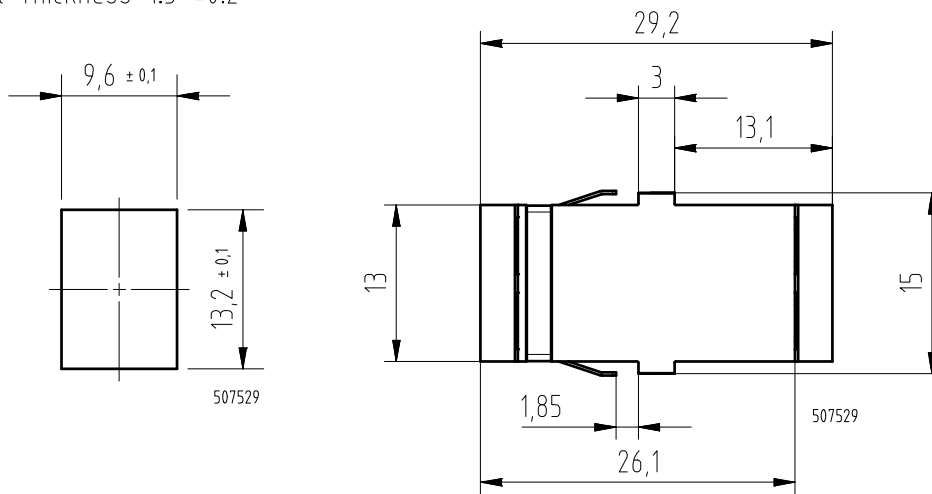

<b>R&amp;M</b>	<b>Adapter LC with out flange</b>				<b>Item Number:</b>	
	<b>Kupplung LC-ohne Flansch</b>				<b>507844</b>	
Document status:	<b>EngReleased</b>	Prep:	<b>De</b>	Date:	<b>19.05.2009</b>	Revision: <b>A</b>
Department:	<b>CGE</b>	Appr:	<b>Rh</b>	Date:	<b>19.05.2009</b>	Page: <b>1/1</b>
Document type:	<b>-07 Customer Drawing-Datasheet</b>					

Wandstärke 1.5 ±0.2  
Wall thickness 1.5 ±0.2

507529