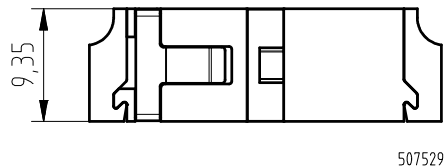

<b>R&amp;M</b>	<b>Adapter LC with out flange</b>				<b>Item Number:</b>	
	<b>Kupplung LC-ohne Flansch</b>				<b>507844</b>	
Document status:	<b>EngReleased</b>	Prep:	<b>De</b>	Date:	<b>19.05.2009</b>	Revision: <b>A</b>
Department:	<b>CGE</b>	Appr:	<b>Rh</b>	Date:	<b>19.05.2009</b>	Page: <b>1/1</b>
Document type:	<b>-07 Customer Drawing-Datasheet</b>					

Wandstärke 1.5 ±0.2  
Wall thickness 1.5 ±0.2

507529