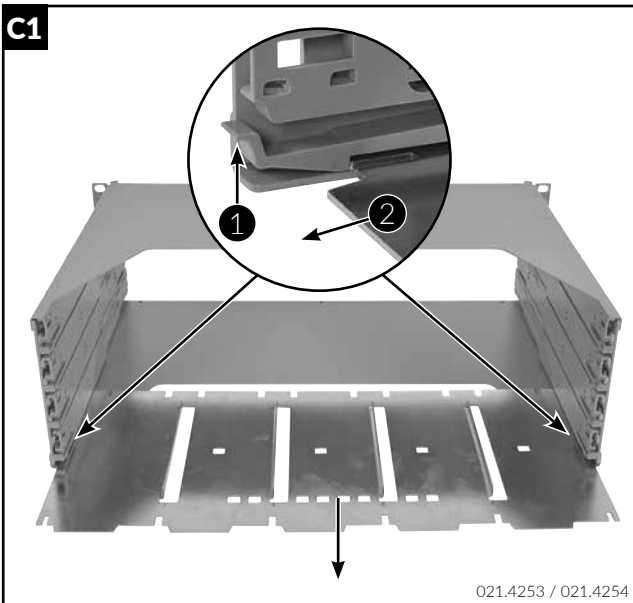

Installation guide Netscale Housing

Installationsanleitung Netscale Gehäuse

Instructions de montage Netscale Housing

021.4250

A - Scope of delivery

B - Unlock and remove trays

C - Remove RCM Sheet

D - Mount in 19" Rack

E - Mount trays

F - Mount trays and Modules

K - Optional Accessories

K1 Small Size Divider Clip

K2 Mid Size Divider Clip

K3 1U Cable Management Bracket

K4 3U Cable Management Bracket

K5 Blind Modules