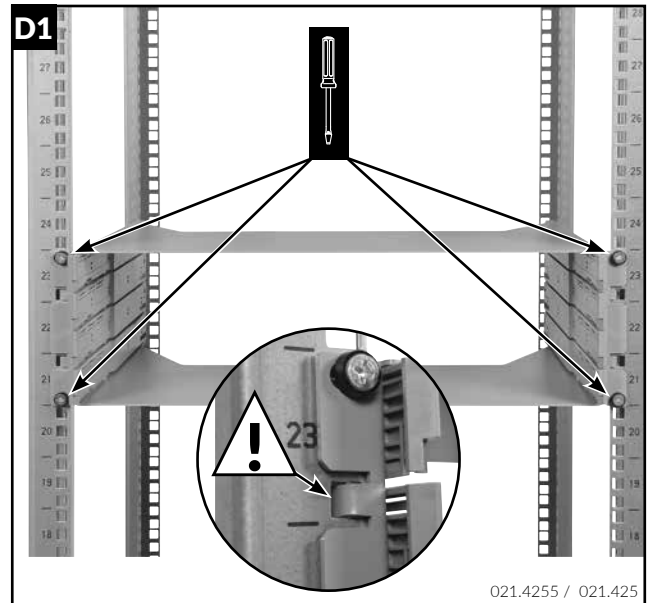

Installation guide Netscale Housing

Installationsanleitung Netscale Gehäuse

Instructions de montage Netscale Housing

021.4250

A - Scope of delivery

B - Unlock and remove trays

C - Remove RCM Sheet

D - Mount in 19" Rack

E - Mount trays

F - Mount trays and Modules

K - Optional Accessories

K1 Small Size Divider Clip

K2 Mid Size Divider Clip

K3 1U Cable Management Bracket

K4 3U Cable Management Bracket

K5 Blind Modules