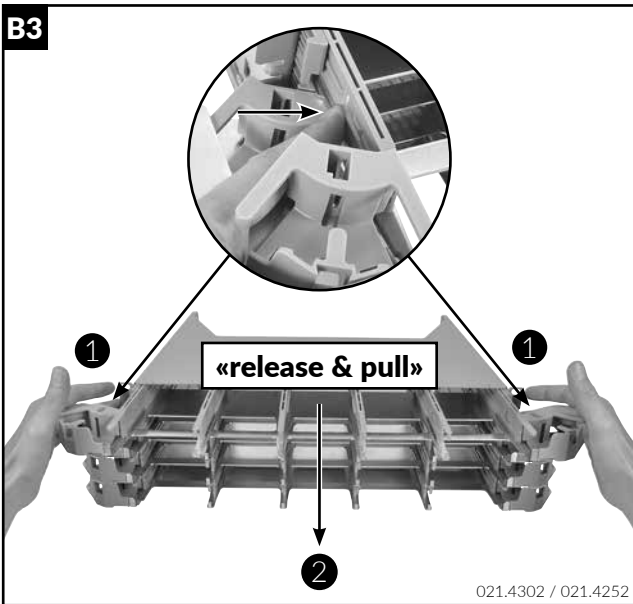

Installation guide Netscale Housing

Installationsanleitung Netscale Gehäuse

Instructions de montage Netscale Housing

021.4250

A - Scope of delivery

B - Unlock and remove trays

C - Remove RCM Sheet

D - Mount in 19" Rack

E - Mount trays

F - Mount trays and Modules

K - Optional Accessories

K1 Small Size Divider Clip

K2 Mid Size Divider Clip

K3 1U Cable Management Bracket

K4 3U Cable Management Bracket

K5 Blind Modules