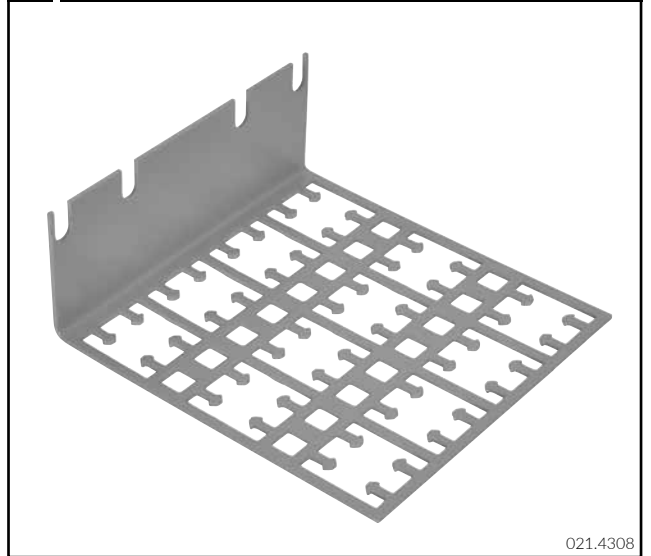

Installation guide Netscale Housing

Installationsanleitung Netscale Gehäuse

Instructions de montage Netscale Housing

021.4250

A - Scope of delivery

B - Unlock and remove trays

C - Remove RCM Sheet

D - Mount in 19" Rack

E - Mount trays

F - Mount trays and Modules

K - Optional Accessories

K1 Small Size Divider Clip

K2 Mid Size Divider Clip

K3 1U Cable Management Bracket

K4 3U Cable Management Bracket

K5 Blind Modules