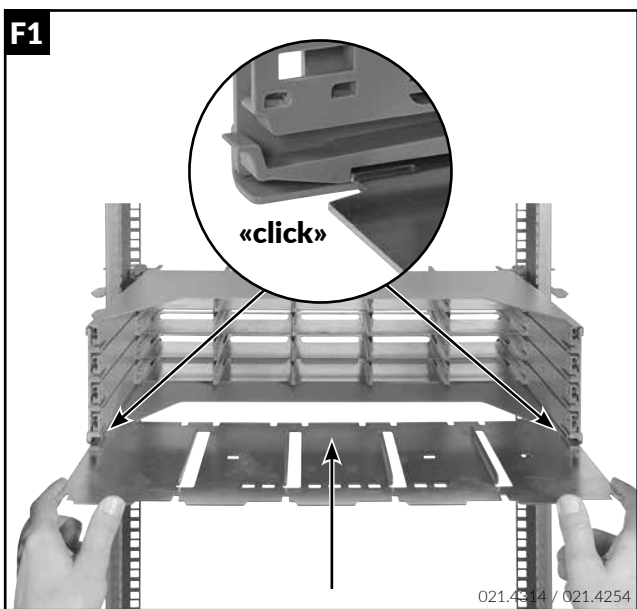

Installation guide Netscale Housing

Installationsanleitung Netscale Gehäuse

Instructions de montage Netscale Housing

021.4250

A - Scope of delivery

B - Unlock and remove trays

C - Remove RCM Sheet

D - Mount in 19" Rack

E - Mount trays

F - Mount trays and Modules

K - Optional Accessories

K1 Small Size Divider Clip

K2 Mid Size Divider Clip

K3 1U Cable Management Bracket

K4 3U Cable Management Bracket

K5 Blind Modules