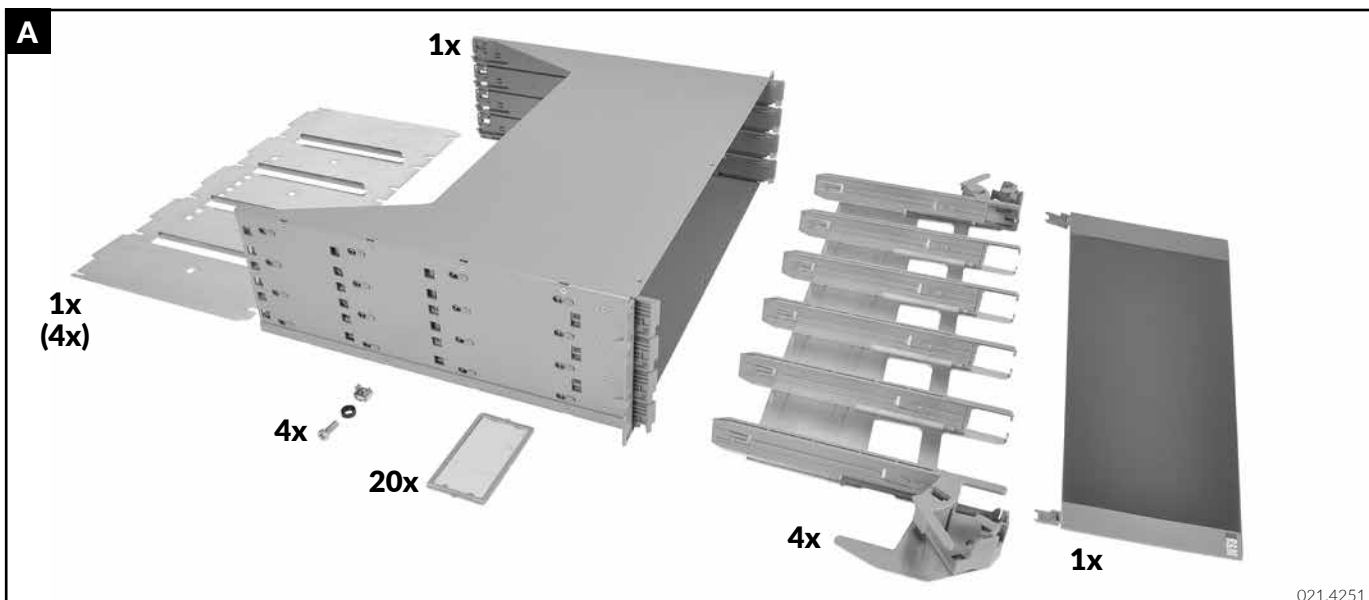

Installation guide Netscale Housing

Installationsanleitung Netscale Gehäuse

Instructions de montage Netscale Housing

021.4250

A - Scope of delivery

B - Unlock and remove trays

C - Remove RCM Sheet

D - Mount in 19" Rack

E - Mount trays

F - Mount trays and Modules

K - Optional Accessories

K1 Small Size Divider Clip

K2 Mid Size Divider Clip

K3 1U Cable Management Bracket

K4 3U Cable Management Bracket

K5 Blind Modules