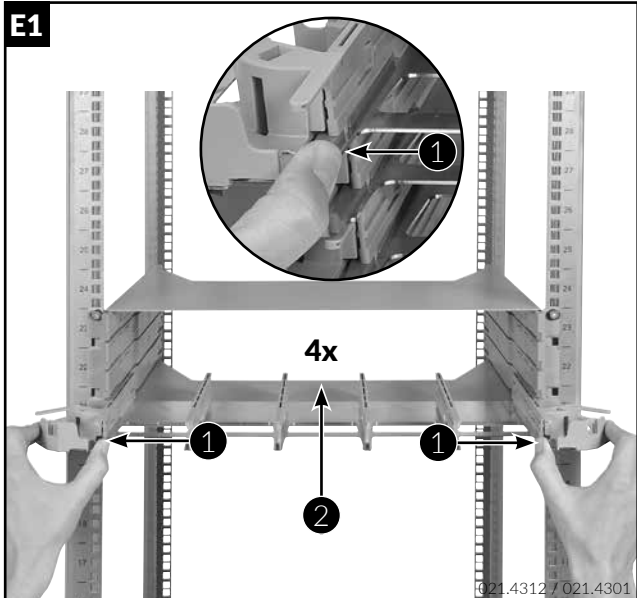

Installation guide Netscale Housing

Installationsanleitung Netscale Gehäuse

Instructions de montage Netscale Housing

021.4250

A - Scope of delivery

B - Unlock and remove trays

C - Remove RCM Sheet

D - Mount in 19" Rack

E - Mount trays

F - Mount trays and Modules

K - Optional Accessories

K1 Small Size Divider Clip

K2 Mid Size Divider Clip

K3 1U Cable Management Bracket

K4 3U Cable Management Bracket

K5 Blind Modules