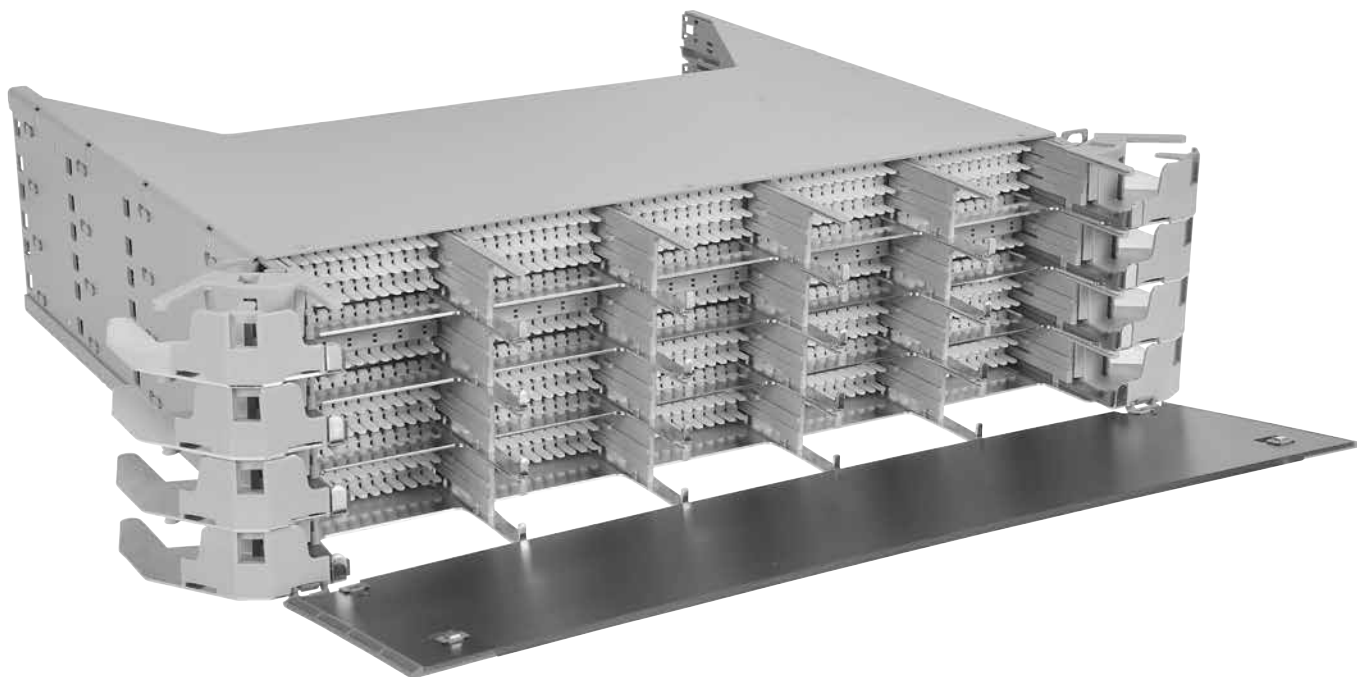

Installation guide Netscale Housing

Installationsanleitung Netscale Gehäuse

Instructions de montage Netscale Housing

021.4250

A - Scope of delivery

B - Unlock and remove trays

C - Remove RCM Sheet

D - Mount in 19" Rack

E - Mount trays

F - Mount trays and Modules

K - Optional Accessories

K1 Small Size Divider Clip

K2 Mid Size Divider Clip

K3 1U Cable Management Bracket

K4 3U Cable Management Bracket

K5 Blind Modules