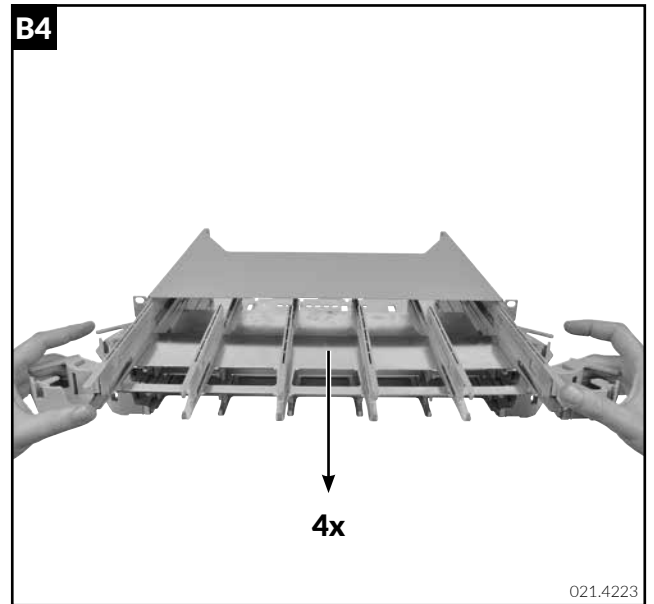

Installation guide Netscale Housing

Installationsanleitung Netscale Gehäuse

Instructions de montage Netscale Housing

021.4250

A - Scope of delivery

B - Unlock and remove trays

C - Remove RCM Sheet

D - Mount in 19" Rack

E - Mount trays

F - Mount trays and Modules

K - Optional Accessories

K1 Small Size Divider Clip

K2 Mid Size Divider Clip

K3 1U Cable Management Bracket

K4 3U Cable Management Bracket

K5 Blind Modules