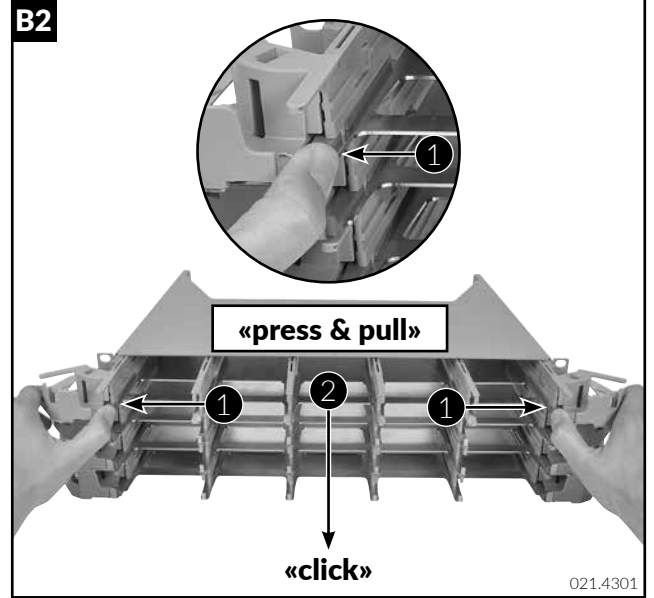

Installation guide Netscale Housing

Installationsanleitung Netscale Gehäuse

Instructions de montage Netscale Housing

021.4250

A - Scope of delivery

B - Unlock and remove trays

C - Remove RCM Sheet

D - Mount in 19" Rack

E - Mount trays

F - Mount trays and Modules

K - Optional Accessories

K1 Small Size Divider Clip

K2 Mid Size Divider Clip

K3 1U Cable Management Bracket

K4 3U Cable Management Bracket

K5 Blind Modules