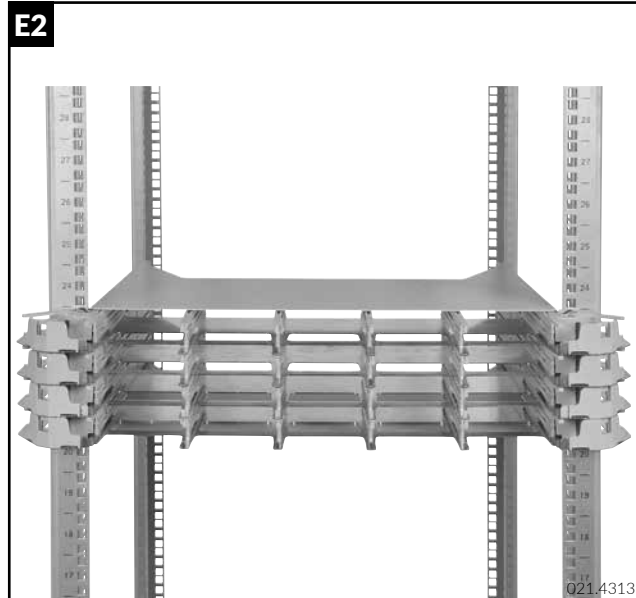

Installation guide Netscale Housing

Installationsanleitung Netscale Gehäuse

Instructions de montage Netscale Housing

021.4250

A - Scope of delivery

B - Unlock and remove trays

C - Remove RCM Sheet

D - Mount in 19" Rack

E - Mount trays

F - Mount trays and Modules

K - Optional Accessories

K1 Small Size Divider Clip

K2 Mid Size Divider Clip

K3 1U Cable Management Bracket

K4 3U Cable Management Bracket

K5 Blind Modules