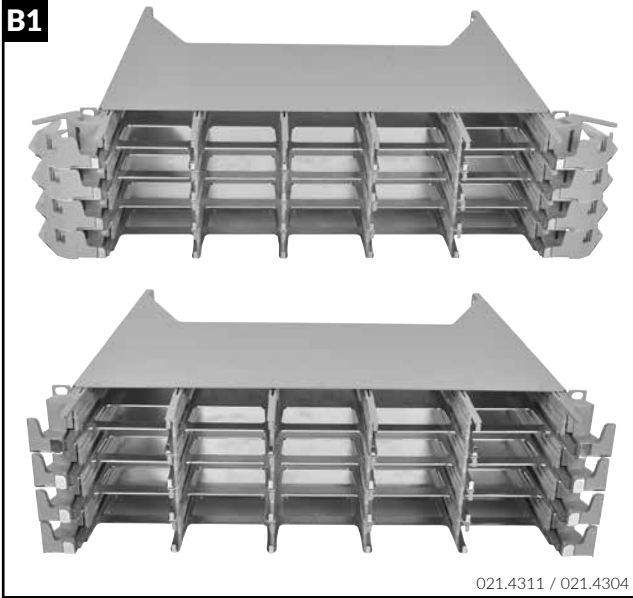

Installation guide Netscale Housing

Installationsanleitung Netscale Gehäuse

Instructions de montage Netscale Housing

021.4250

A - Scope of delivery

B - Unlock and remove trays

C - Remove RCM Sheet

D - Mount in 19" Rack

E - Mount trays

F - Mount trays and Modules

K - Optional Accessories

K1 Small Size Divider Clip

K2 Mid Size Divider Clip

K3 1U Cable Management Bracket

K4 3U Cable Management Bracket

K5 Blind Modules