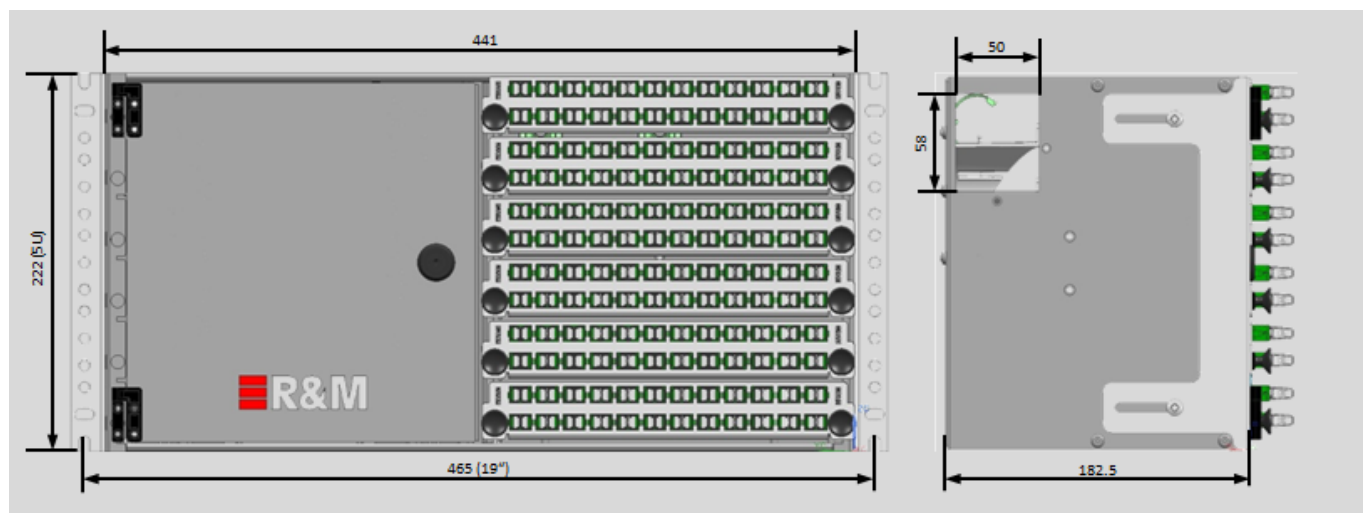

Assembling variants

19" CombiMODULE		Date / value
Max. number Splice trays		
SC tray 6/12 fibers (SCM)		24
SE tray 24 fibers (SCM)		12
Max. number Patch insert		
12 x LC Duplex (24 fibers)		6
24 x LC Duplex (48 fibers)		6
24 x SC Simplex (24 fibers)		6
24 x SCRJ (24 fibers)		6
24 x E2000 compact (24 fibers)		6
Max. number fibers splice & patch connections		144/288 (LC-D)

Mounting

19" CombiMODULE
19" Cabinets, 19" Street cabinets

Dimension 19" CombiMODULE

* Depth adjustment 0 – 55 mm