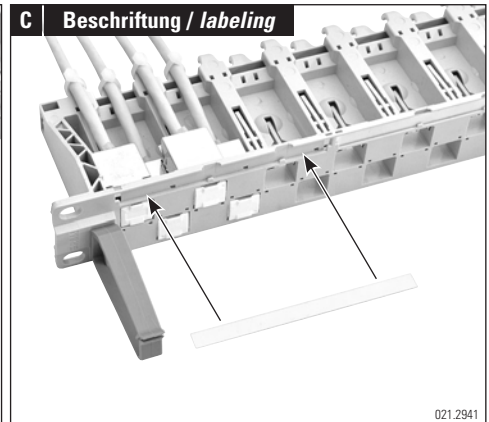

Installationsanleitung 19" 1HE Basic Panel, 24 x RJ45
Installation guide 19" 1U Basic Panel, 24 x RJ45
Instructions de montage 19" 1U Basic Panel, 24 x RJ45

021.2935

Headquarters

Switzerland

Reichle & De-Massari AG