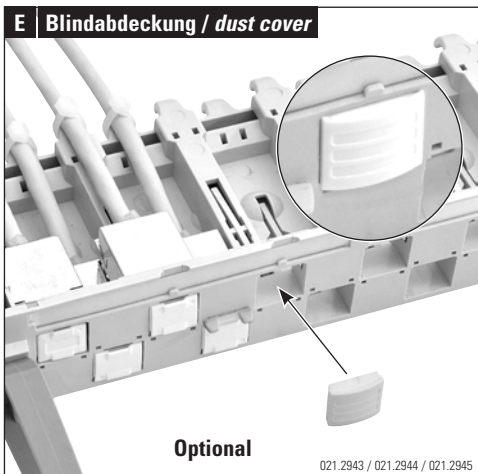

Installationsanleitung 19" 1HE Basic Panel, 24 x RJ45
Installation guide 19" 1U Basic Panel, 24 x RJ45
Instructions de montage 19" 1U Basic Panel, 24 x RJ45

021.2935

Headquarters

Switzerland

Reichle & De-Massari AG