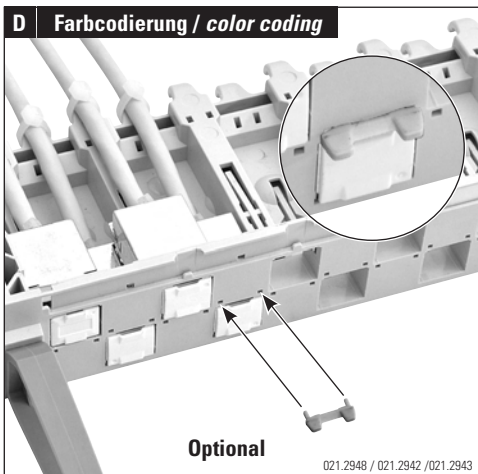

Installationsanleitung 19" 1HE Basic Panel, 24 x RJ45
Installation guide 19" 1U Basic Panel, 24 x RJ45
Instructions de montage 19" 1U Basic Panel, 24 x RJ45

021.2935

Headquarters

Switzerland

Reichle & De-Massari AG