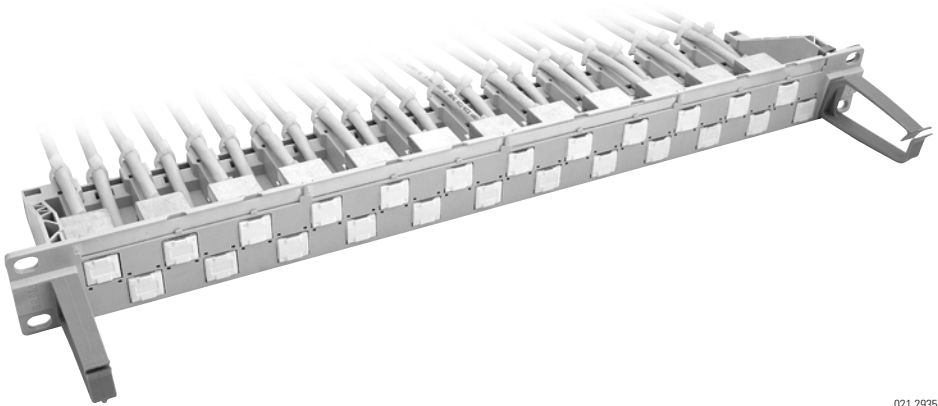

Installationsanleitung 19" 1HE Basic Panel, 24 x RJ45
Installation guide 19" 1U Basic Panel, 24 x RJ45
Instructions de montage 19" 1U Basic Panel, 24 x RJ45

021.2935

Headquarters

Switzerland

Reichle & De-Massari AG