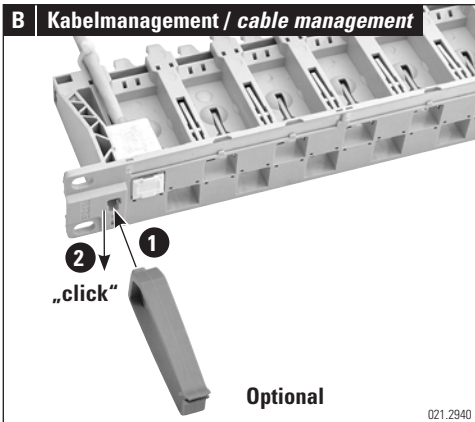

Installationsanleitung 19" 1HE Basic Panel, 24 x RJ45
Installation guide 19" 1U Basic Panel, 24 x RJ45
Instructions de montage 19" 1U Basic Panel, 24 x RJ45

021.2935

Headquarters

Switzerland

Reichle & De-Massari AG