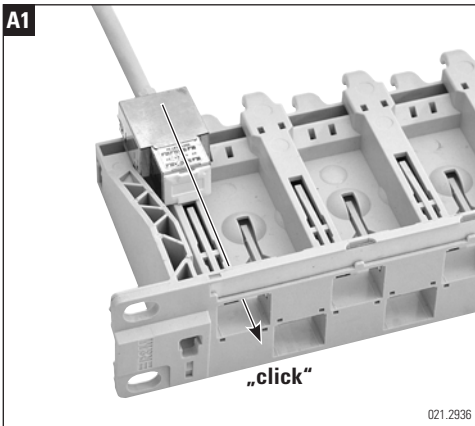

Installationsanleitung 19" 1HE Basic Panel, 24 x RJ45
Installation guide 19" 1U Basic Panel, 24 x RJ45
Instructions de montage 19" 1U Basic Panel, 24 x RJ45

021.2935

Headquarters

Switzerland

Reichle & De-Massari AG