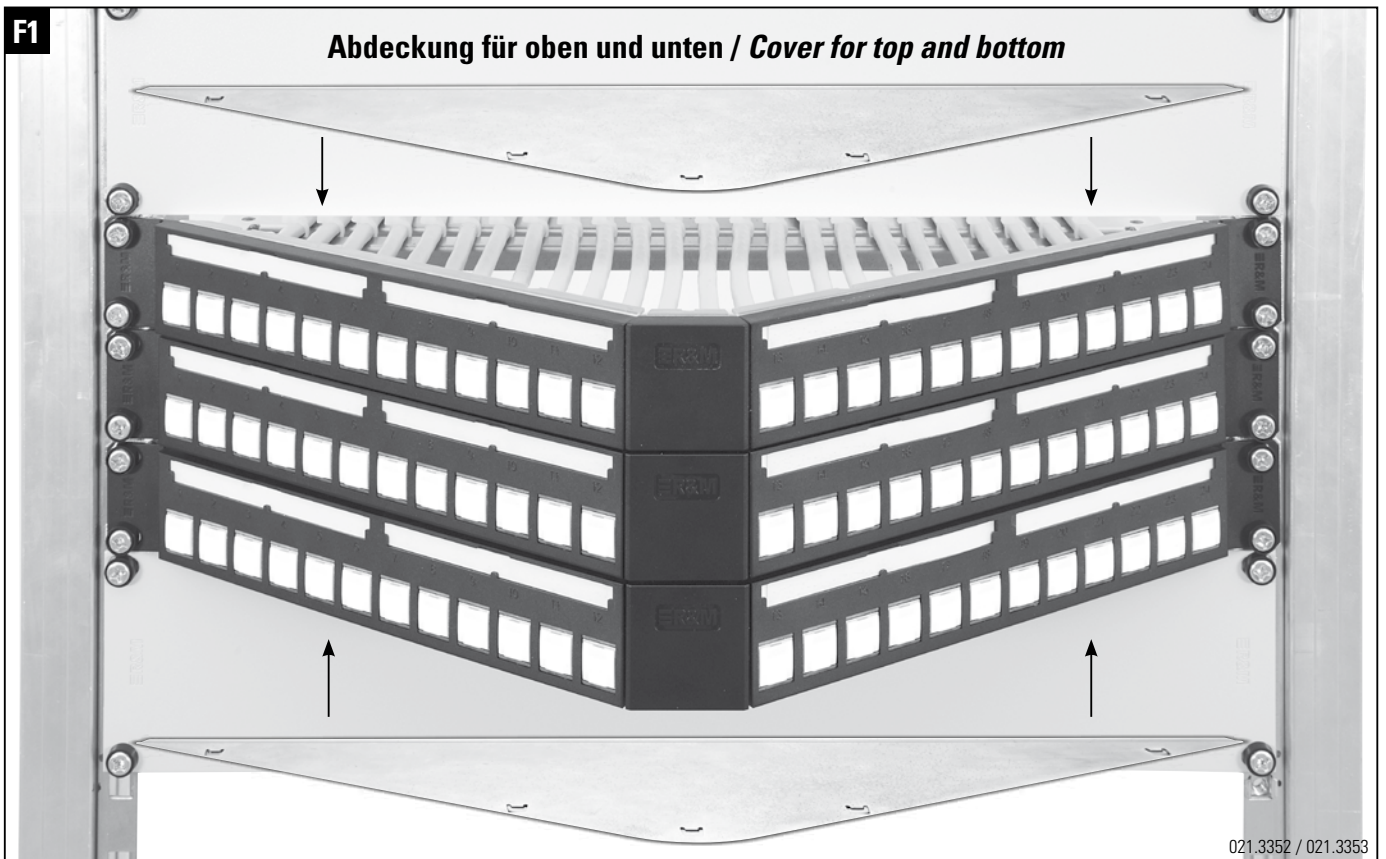

Installationsanleitung 19"-1HE-PC-Angled Rangierfeld, 24xRJ45 Kat. 6_A
 Installation guide 19"-1HE-PC-Angled Panel, 24xRJ45 Cat. 6_A
 Instructions de montage 19"-1HE-PC-Angled Panel, 24xRJ45 Cat. 6_A

Headquarters