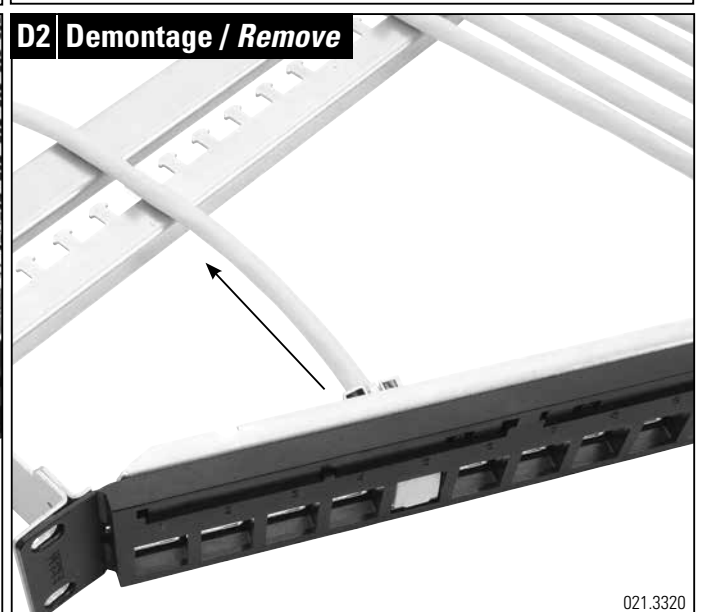

Installationsanleitung 19"-1HE-PC-Angled Rangierfeld, 24xRJ45 Kat. 6_A
 Installation guide 19"-1HE-PC-Angled Panel, 24xRJ45 Cat. 6_A
 Instructions de montage 19"-1HE-PC-Angled Panel, 24xRJ45 Cat. 6_A

Headquarters