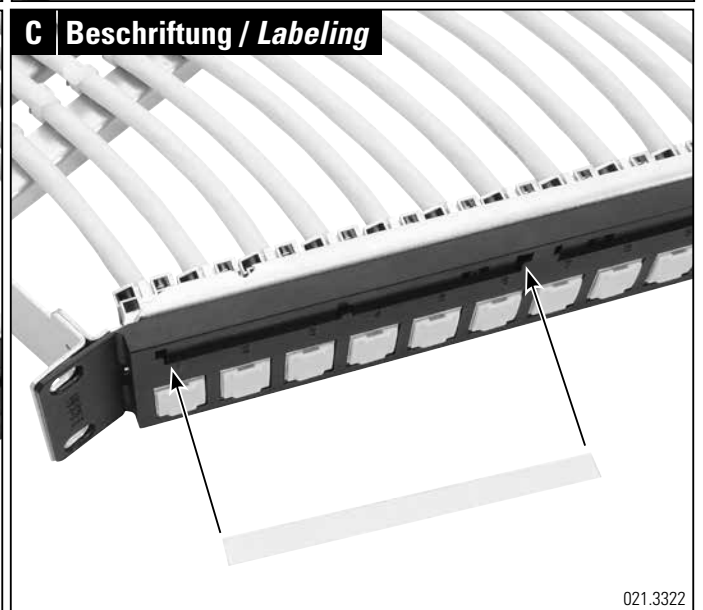

Installationsanleitung 19"-1HE-PC-Angled Rangierfeld, 24xRJ45 Kat. 6_A
 Installation guide 19"-1HE-PC-Angled Panel, 24xRJ45 Cat. 6_A
 Instructions de montage 19"-1HE-PC-Angled Panel, 24xRJ45 Cat. 6_A

Headquarters