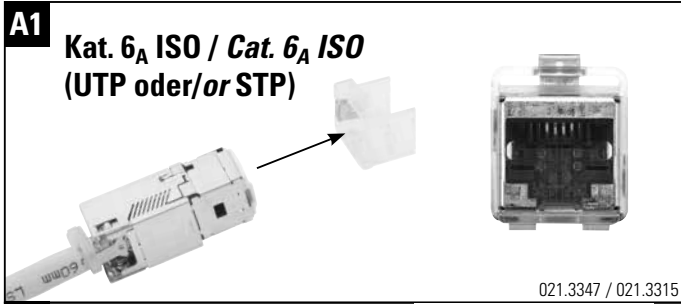

Installationsanleitung 19"-1HE-PC-Angled Rangierfeld, 24xRJ45 Kat. 6_A
 Installation guide 19"-1HE-PC-Angled Panel, 24xRJ45 Cat. 6_A
 Instructions de montage 19"-1HE-PC-Angled Panel, 24xRJ45 Cat. 6_A

Headquarters