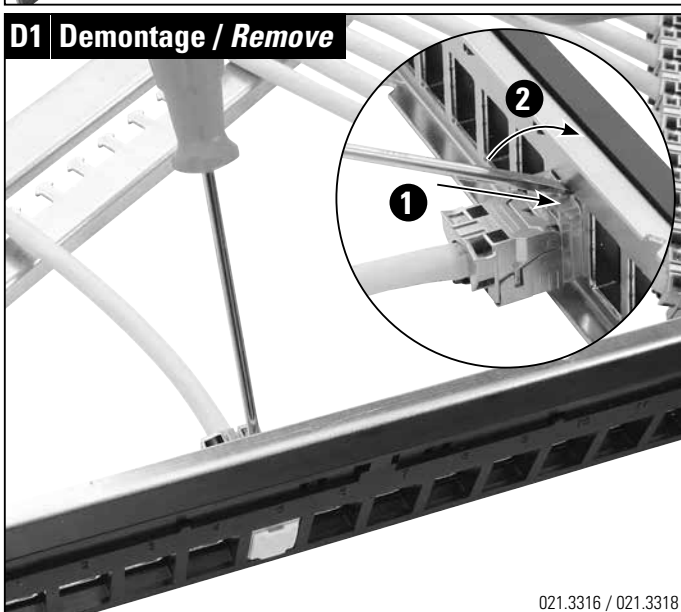

Installationsanleitung 19"-1HE-PC-Angled Rangierfeld, 24xRJ45 Kat. 6_A
 Installation guide 19"-1HE-PC-Angled Panel, 24xRJ45 Cat. 6_A
 Instructions de montage 19"-1HE-PC-Angled Panel, 24xRJ45 Cat. 6_A

Headquarters