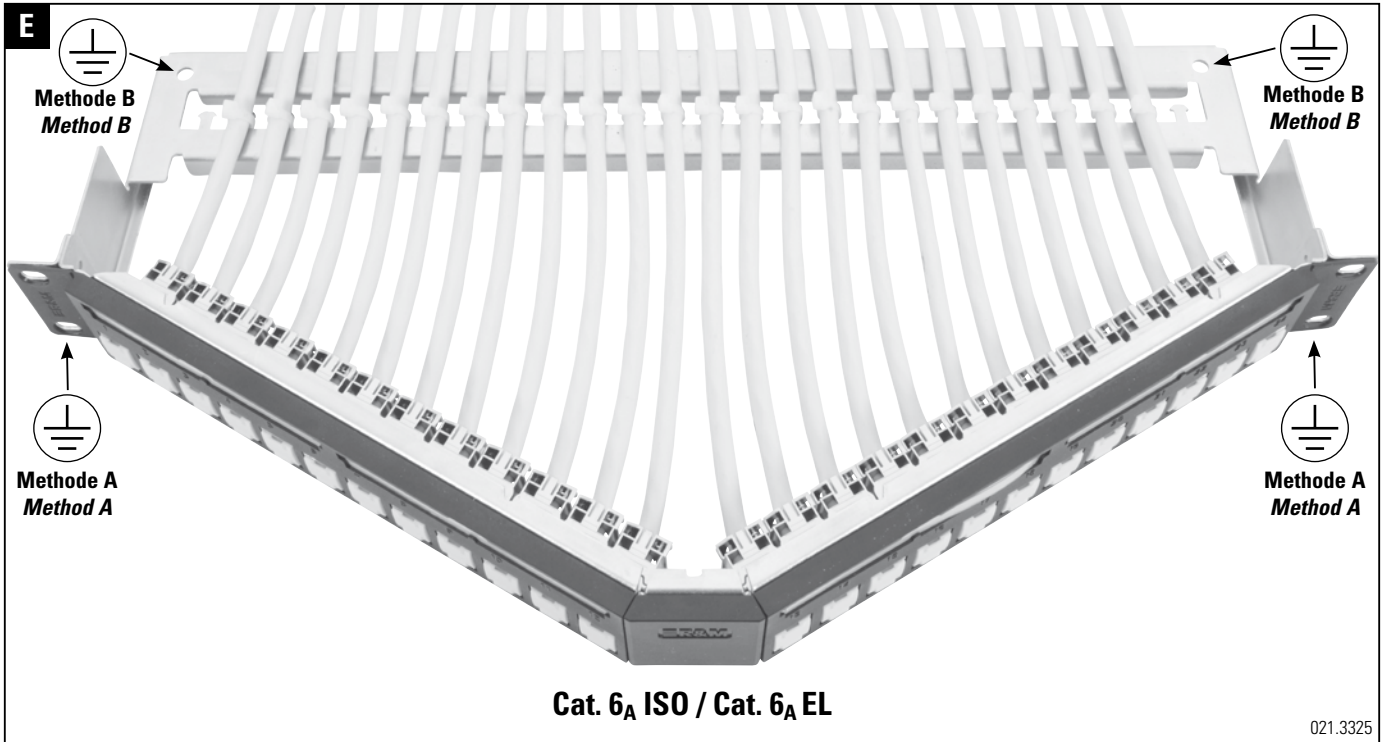

Installationsanleitung 19"-1HE-PC-Angled Rangierfeld, 24xRJ45 Kat. 6_A
 Installation guide 19"-1HE-PC-Angled Panel, 24xRJ45 Cat. 6_A
 Instructions de montage 19"-1HE-PC-Angled Panel, 24xRJ45 Cat. 6_A

Headquarters