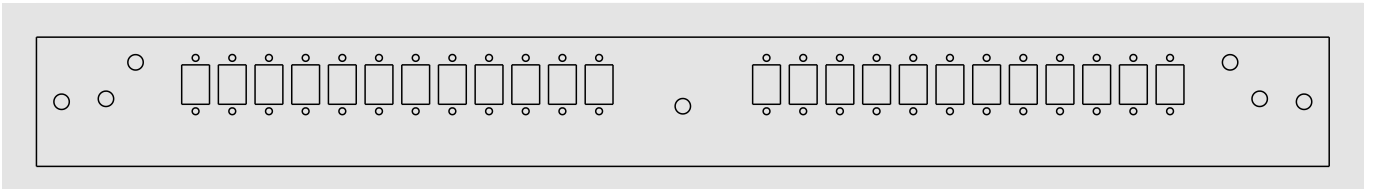

Optical performance

Optical performance	Date / value
Insertion loss (IL)	See specified connector datasheet
Return loss (RL)	See specified connector datasheet

Dimensions

12x SC Duplex

24x LSH / SC / LC Duplex

12x LSH / SC / LC Duplex (45°)

12x RJ45 / LSH-RJ / SC-RJ

36x LSH / SC / LC Duplex

24x LC Duplex (staggered arrangement of adapters)

24x SC Duplex (vertical arrangement of adapters)

24x LSH-RJ (new Adapter)