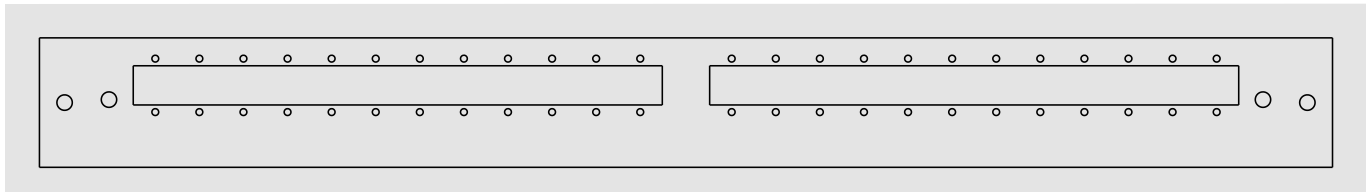

Optical performance

Optical performance	Date / value
Insertion loss (IL)	See specified connector datasheet
Return loss (RL)	See specified connector datasheet

Dimensions

12x SC Duplex

24x LSH / SC / LC Duplex

12x LSH / SC / LC Duplex (45°)

12x RJ45 / LSH-RJ / SC-RJ

36x LSH / SC / LC Duplex

24x LC Duplex (staggered arrangement of adapters)

24x SC Duplex (vertical arrangement of adapters)

24x LSH-RJ (new Adapter)