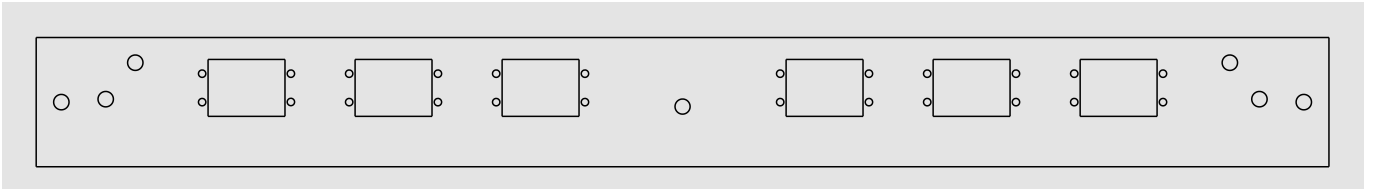

Criteria	Date / value	Standard
Material housing	Steel DC04, 1.5 mm	
Material frontplate	Steel DC04, 1.5 mm	
Material splice tray	Plastic ABS grey (NCS 2502-B)	
Color housing / front plate	Gray (NCS 2502-B)	
Vibration resistance	Passed according	IEC 60 068-2-6
Shock resistance	Passed according	IEC 60 068-2-27; test Ea

Optical performance

Optical performance	Date / value
Insertion loss (IL)	See specified connector datasheet
Return loss (RL)	See specified connector datasheet

Dimensions

12x SC Duplex

24x LSH / SC / LC Duplex