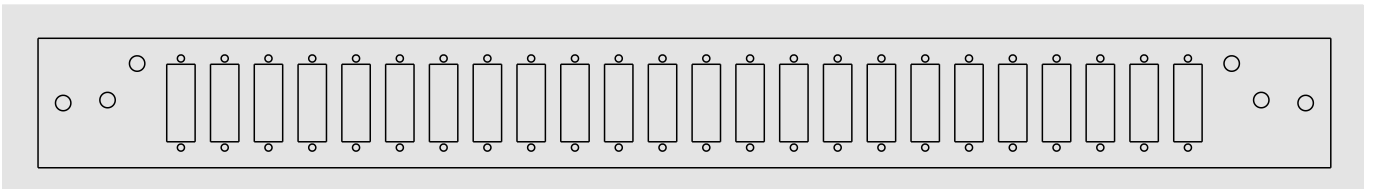

Optical performance

Optical performance	Date / value
Insertion loss (IL)	See specified connector datasheet
Return loss (RL)	See specified connector datasheet

Dimensions

12x SC Duplex

24x LSH / SC / LC Duplex

12x LSH / SC / LC Duplex (45°)

12x RJ45 / LSH-RJ / SC-RJ

36x LSH / SC / LC Duplex

24x LC Duplex (staggered arrangement of adapters)

24x SC Duplex (vertical arrangement of adapters)

24x LSH-RJ (new Adapter)