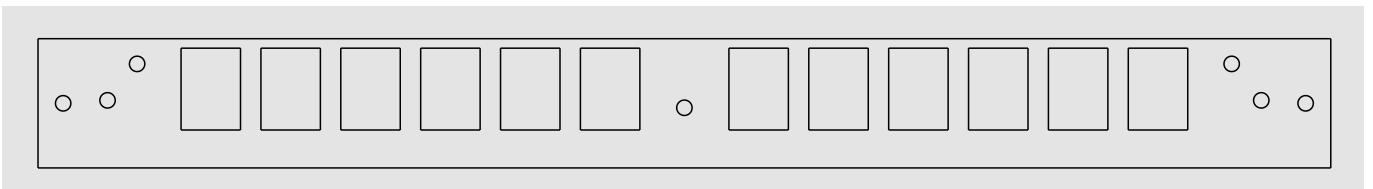

Optical performance

Optical performance	Date / value
Insertion loss (IL)	See specified connector datasheet
Return loss (RL)	See specified connector datasheet

Dimensions

12x SC Duplex

24x LSH / SC / LC Duplex

12x LSH / SC / LC Duplex (45°)

12x RJ45 / LSH-RJ / SC-RJ

36x LSH / SC / LC Duplex

24x LC Duplex (staggered arrangement of adapters)

24x SC Duplex (vertical arrangement of adapters)

24x LSH-RJ (new Adapter)