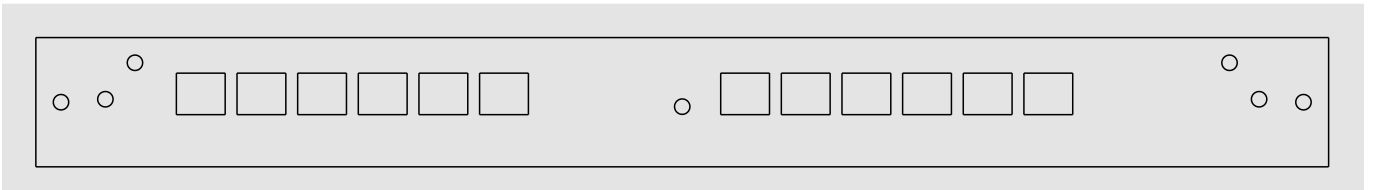

Optical performance

Optical performance	Date / value
Insertion loss (IL)	See specified connector datasheet
Return loss (RL)	See specified connector datasheet

Dimensions

12x SC Duplex

24x LSH / SC / LC Duplex

12x LSH / SC / LC Duplex (45°)

12x RJ45 / LSH-RJ / SC-RJ

36x LSH / SC / LC Duplex

24x LC Duplex (staggered arrangement of adapters)

24x SC Duplex (vertical arrangement of adapters)

24x LSH-RJ (new Adapter)