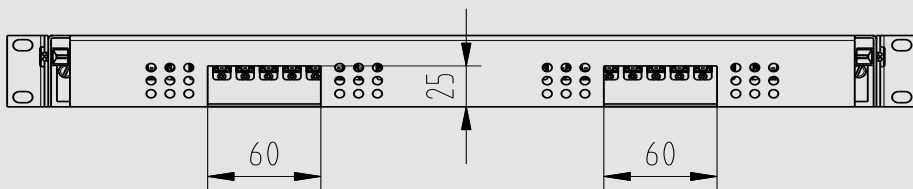

Features

- Up to 48 connectors on one height unit (1U)
- Up to 96 connectors on two height unit (2U)
- Simple patch panel mounting and dismounting for splicing
- Little mounting depth of 230 mm
- Cable entry from the rear or from the side
- Color code according DIN / VDE 0888

Criteria	Date / value	Standard
Material housing	Steel DC04, 1.5 mm	
Material frontplate	Steel DC04, 1.5 mm	
Material splice tray	Plastic ABS grey (NCS 2502-B)	
Color housing / front plate	Gray (NCS 2502-B)	
Vibration resistance	Passed according	IEC 60 068-2-6
Shock resistance	Passed according	IEC 60 068-2-27; test Ea

Optical performance

Optical performance	Date / value
Insertion loss (IL)	See specified connector datasheet
Return loss (RL)	See specified connector datasheet

Dimensions

12x SC Duplex

24x LSH / SC / LC Duplex