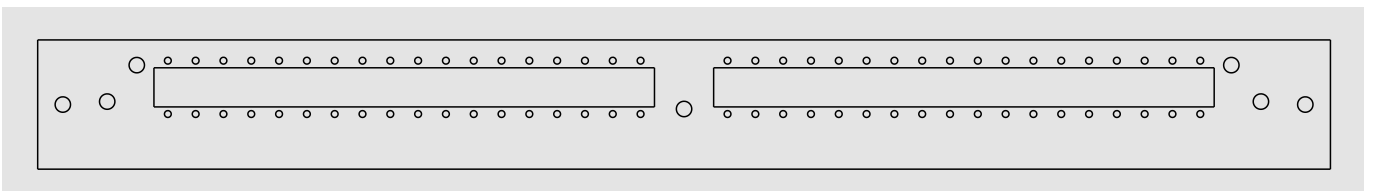

Optical performance

Optical performance	Date / value
Insertion loss (IL)	See specified connector datasheet
Return loss (RL)	See specified connector datasheet

Dimensions

12x SC Duplex

24x LSH / SC / LC Duplex

12x LSH / SC / LC Duplex (45°)

12x RJ45 / LSH-RJ / SC-RJ

36x LSH / SC / LC Duplex

24x LC Duplex (staggered arrangement of adapters)

24x SC Duplex (vertical arrangement of adapters)

24x LSH-RJ (new Adapter)