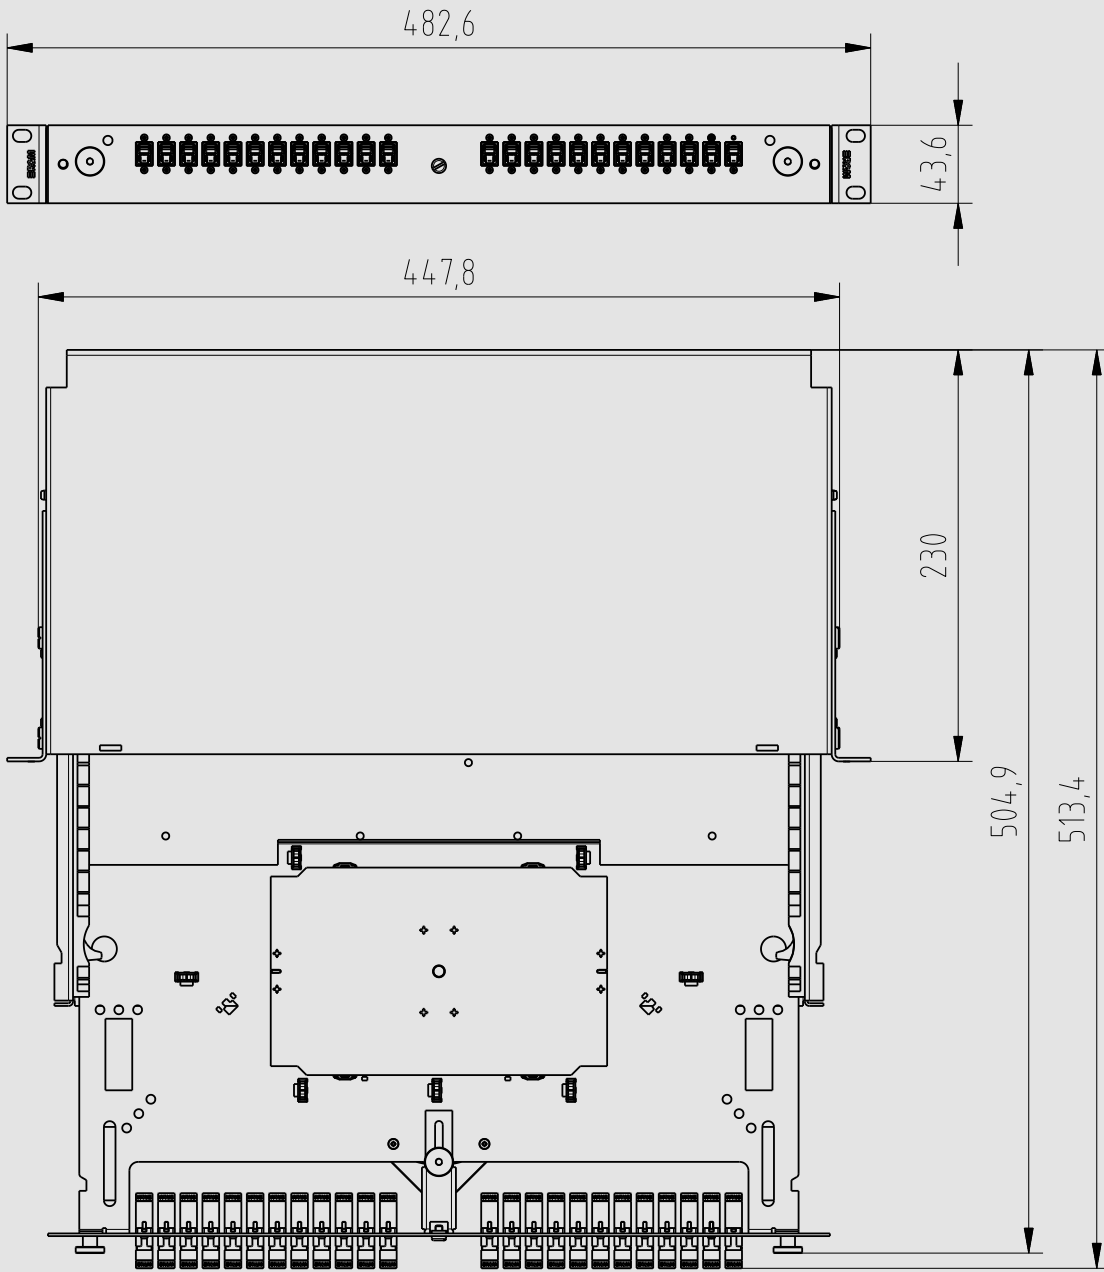

Criteria	Date / value	Standard
Material housing	Steel DC04, 1.5 mm	
Material frontplate	Steel DC04, 1.5 mm	
Material splice tray	Plastic ABS grey (NCS 2502-B)	
Color housing / front plate	Gray (NCS 2502-B)	
Vibration resistance	Passed according	IEC 60 068-2-6
Shock resistance	Passed according	IEC 60 068-2-27; test Ea

Optical performance

Optical performance	Date / value
Insertion loss (IL)	See specified connector datasheet
Return loss (RL)	See specified connector datasheet

Dimensions

12x SC Duplex

24x LSH / SC / LC Duplex