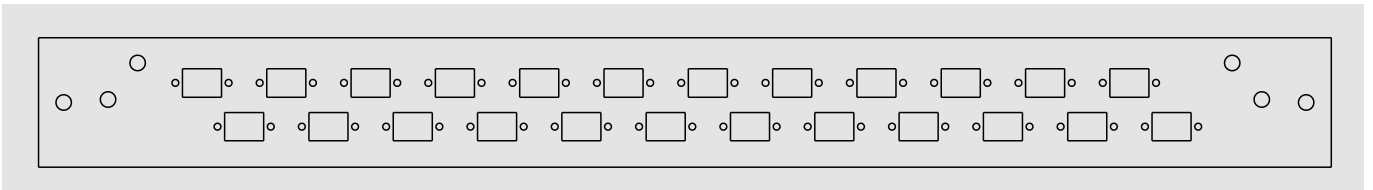

Optical performance

Optical performance	Date / value
Insertion loss (IL)	See specified connector datasheet
Return loss (RL)	See specified connector datasheet

Dimensions

12x SC Duplex

24x LSH / SC / LC Duplex

12x LSH / SC / LC Duplex (45°)

12x RJ45 / LSH-RJ / SC-RJ

36x LSH / SC / LC Duplex

24x LC Duplex (staggered arrangement of adapters)

24x SC Duplex (vertical arrangement of adapters)

24x LSH-RJ (new Adapter)