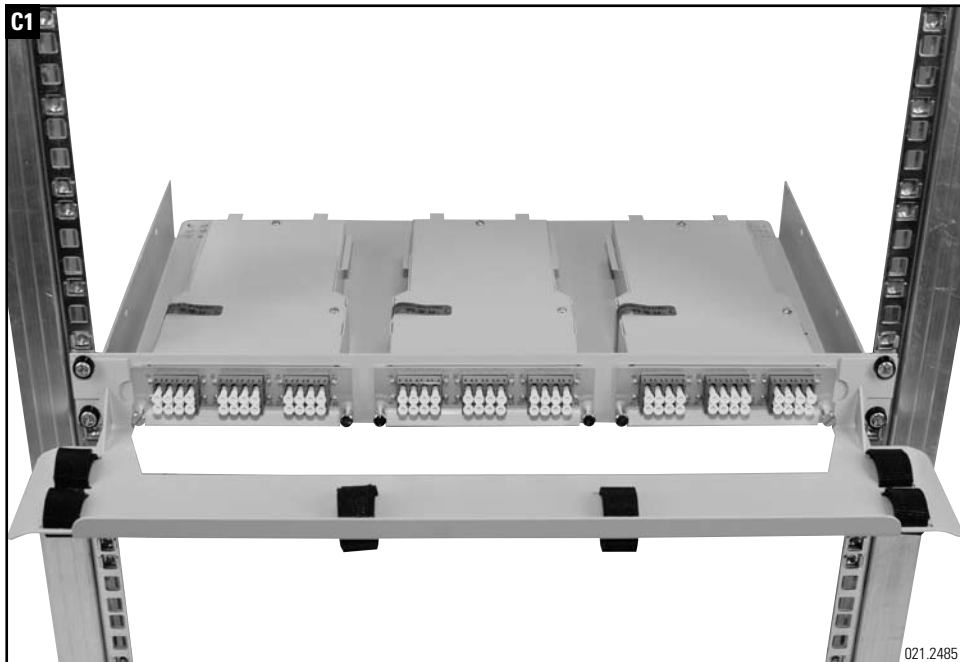

Anwendung 3: 19" 1HE Patch Panel / Application 3: 19" 1U Patch Panel

Headquarters

Switzerland

Reichle & De-Massari AG

Binzstrasse 32

CHE-8620 Wetzikon

Telephone HQ +41 (0)44 933 81 11

Telefax HQ +41 (0)44 930 49 41

E-Mail hq@rdm.com

www.rdm.com